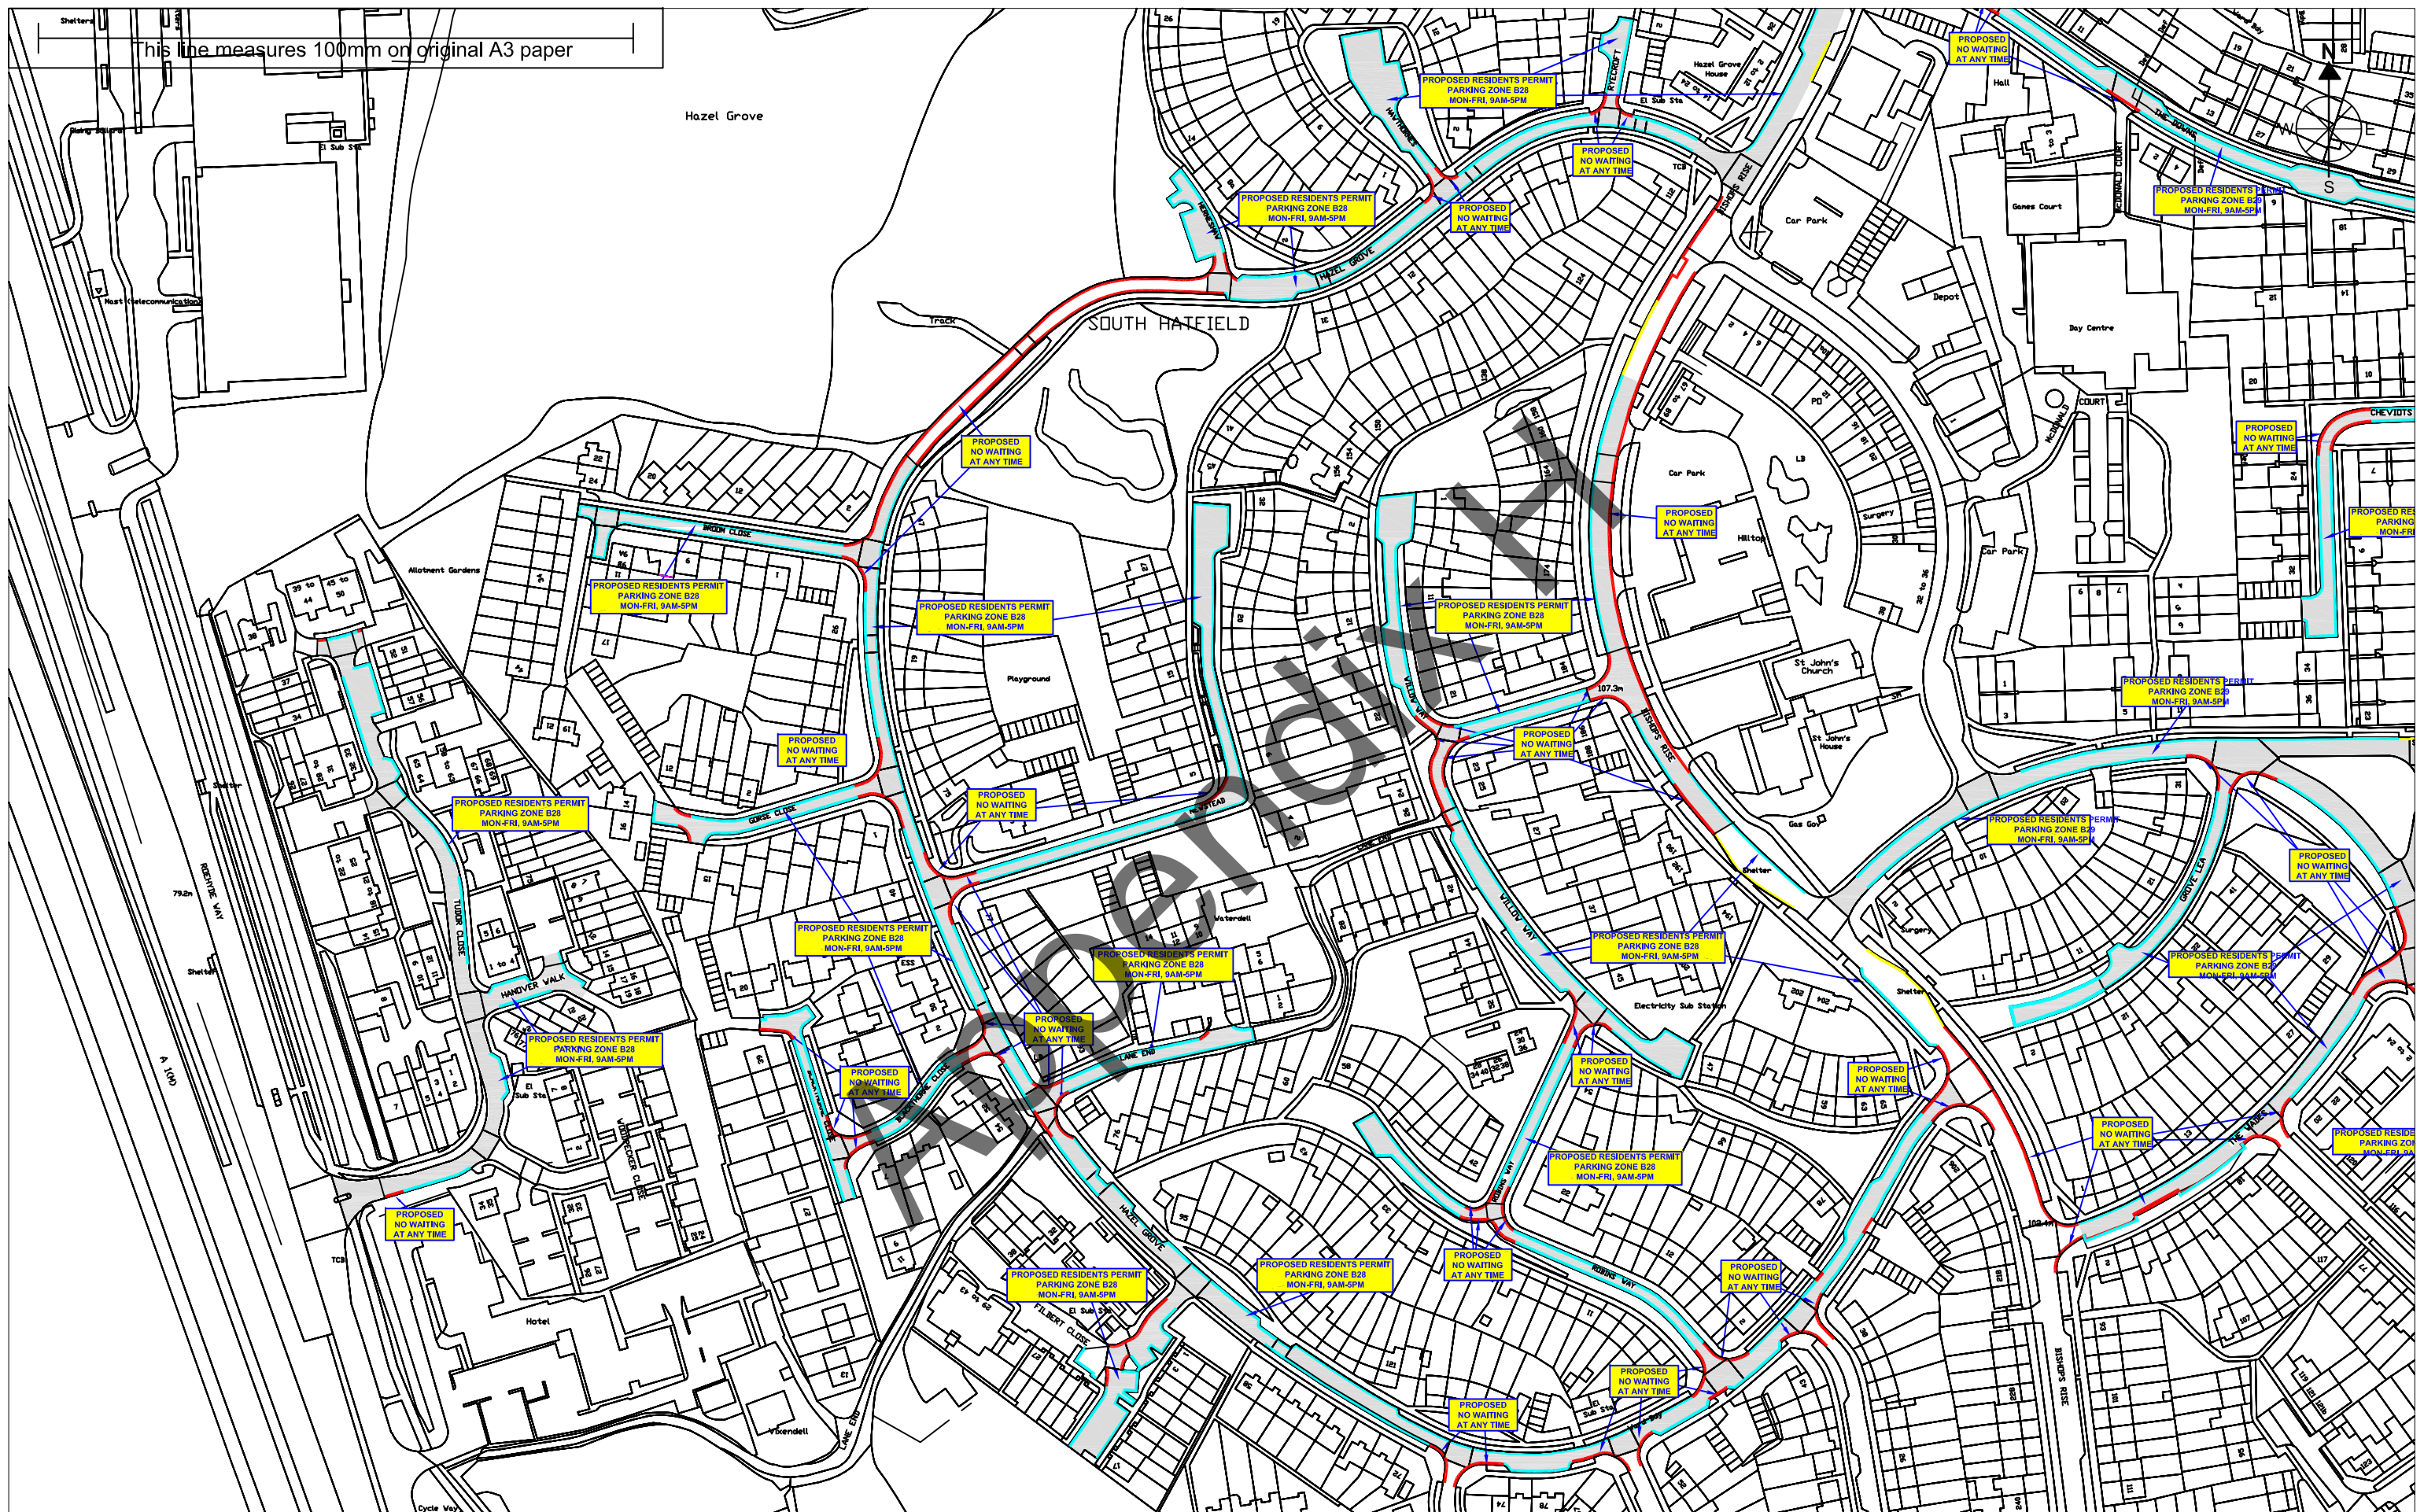

This line measures 100m on original A3 paper

TITLE THE BOROUGH OF WELWYN HATFIELD (VARIOUS ROADS, HILLTOP, HATFIELD) (RESTRICTION OF WAITING AND PERMIT PARKING ZONES) ORDER PLANS 2022

Key

- █ - PROPOSED DOUBLE YELLOW LINES, NO WAITING AT ANY TIME
- █ - PROPOSED RESIDENTS PERMIT PARKING

Title THE BOROUGH OF WELWYN HATFIELD (VARIOUS ROADS, HILLTOP, HATFIELD) (RESTRICTION OF WAITING AND PERMIT PARKING ZONES) ORDER PLANS 2022

Key

	- PROPOSED DOUBLE YELLOW LINES, NO WAITING AT ANY TIME
	- PROPOSED RESIDENTS PERMIT PARKING