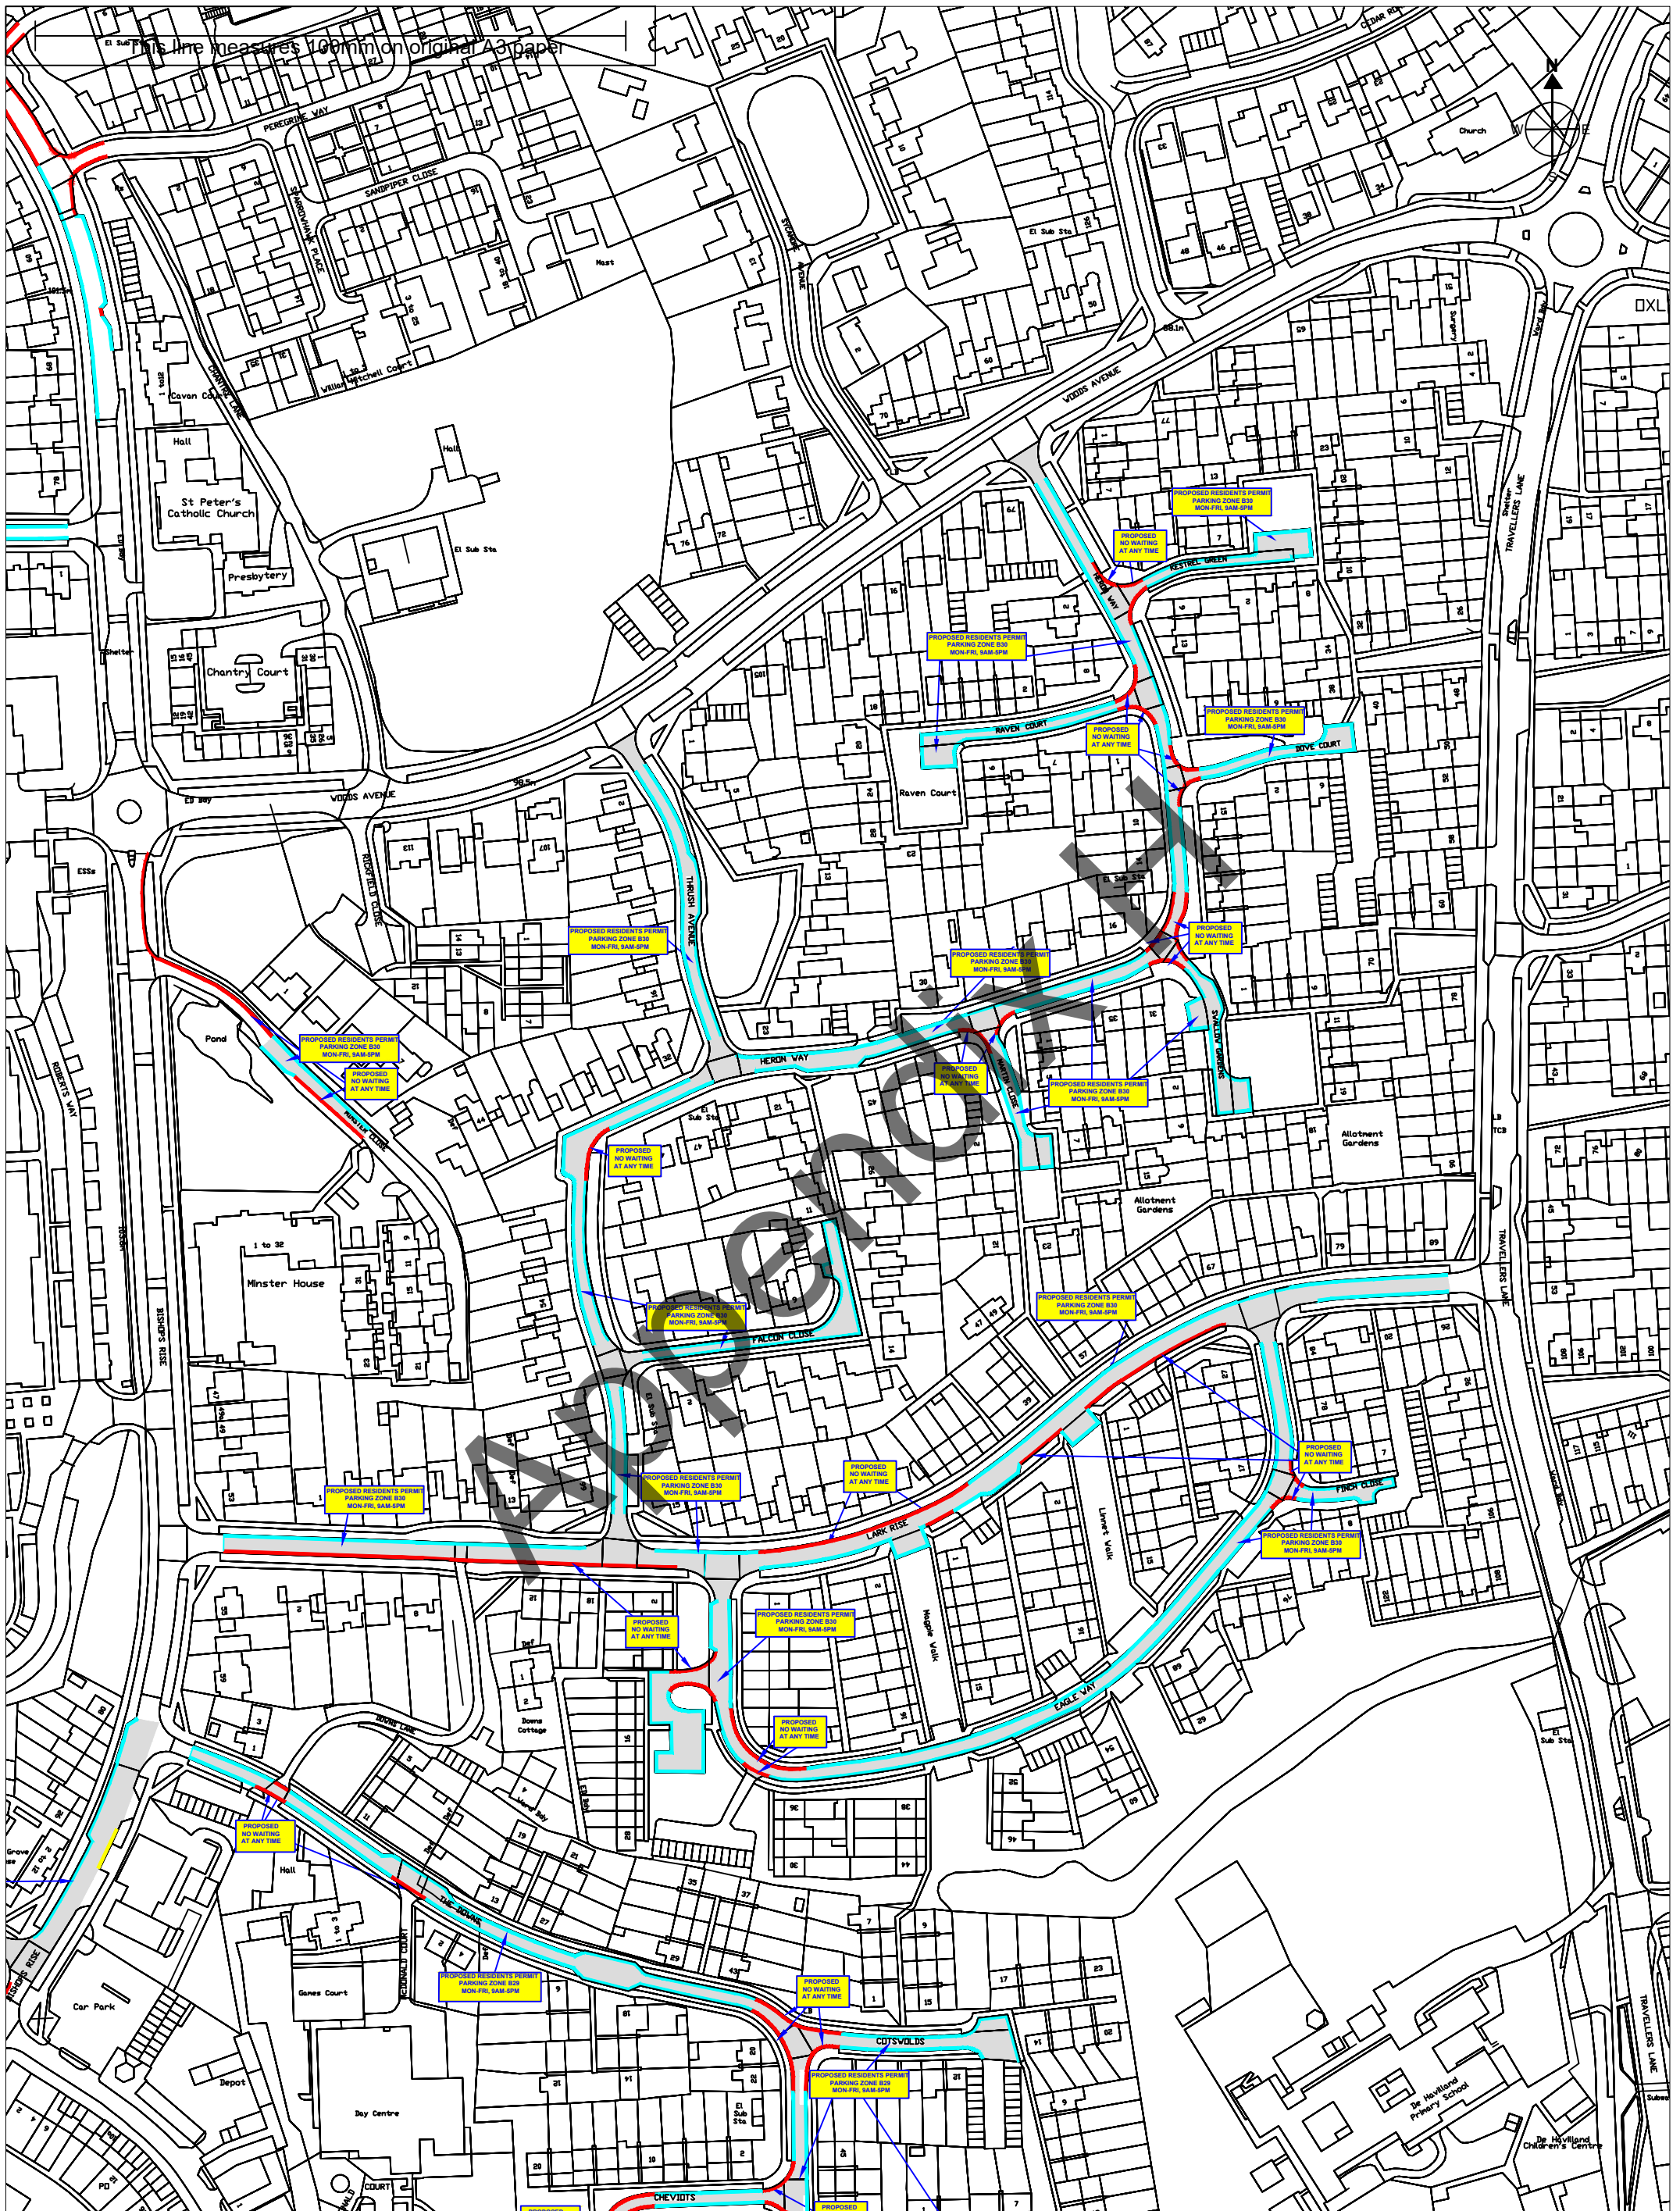

Title THE BOROUGH OF WELWYN HATFIELD (VARIOUS ROADS, HILLTOP, HATFIELD) (RESTRICTION OF WAITING AND PERMIT PARKING ZONES) ORDER PLANS 2022

Key

	- PROPOSED DOUBLE YELLOW LINES, NO WAITING AT ANY TIME
	- PROPOSED RESIDENTS PERMIT PARKING

Scale - 1:2000 on A3
Drawn - 20/07/2022
By - PB of Parking Services
Drawing -HT/003/2022

© Crown Copyright All rights reserved Welwyn Hatfield
Borough Council License No. LA 100019547 2022